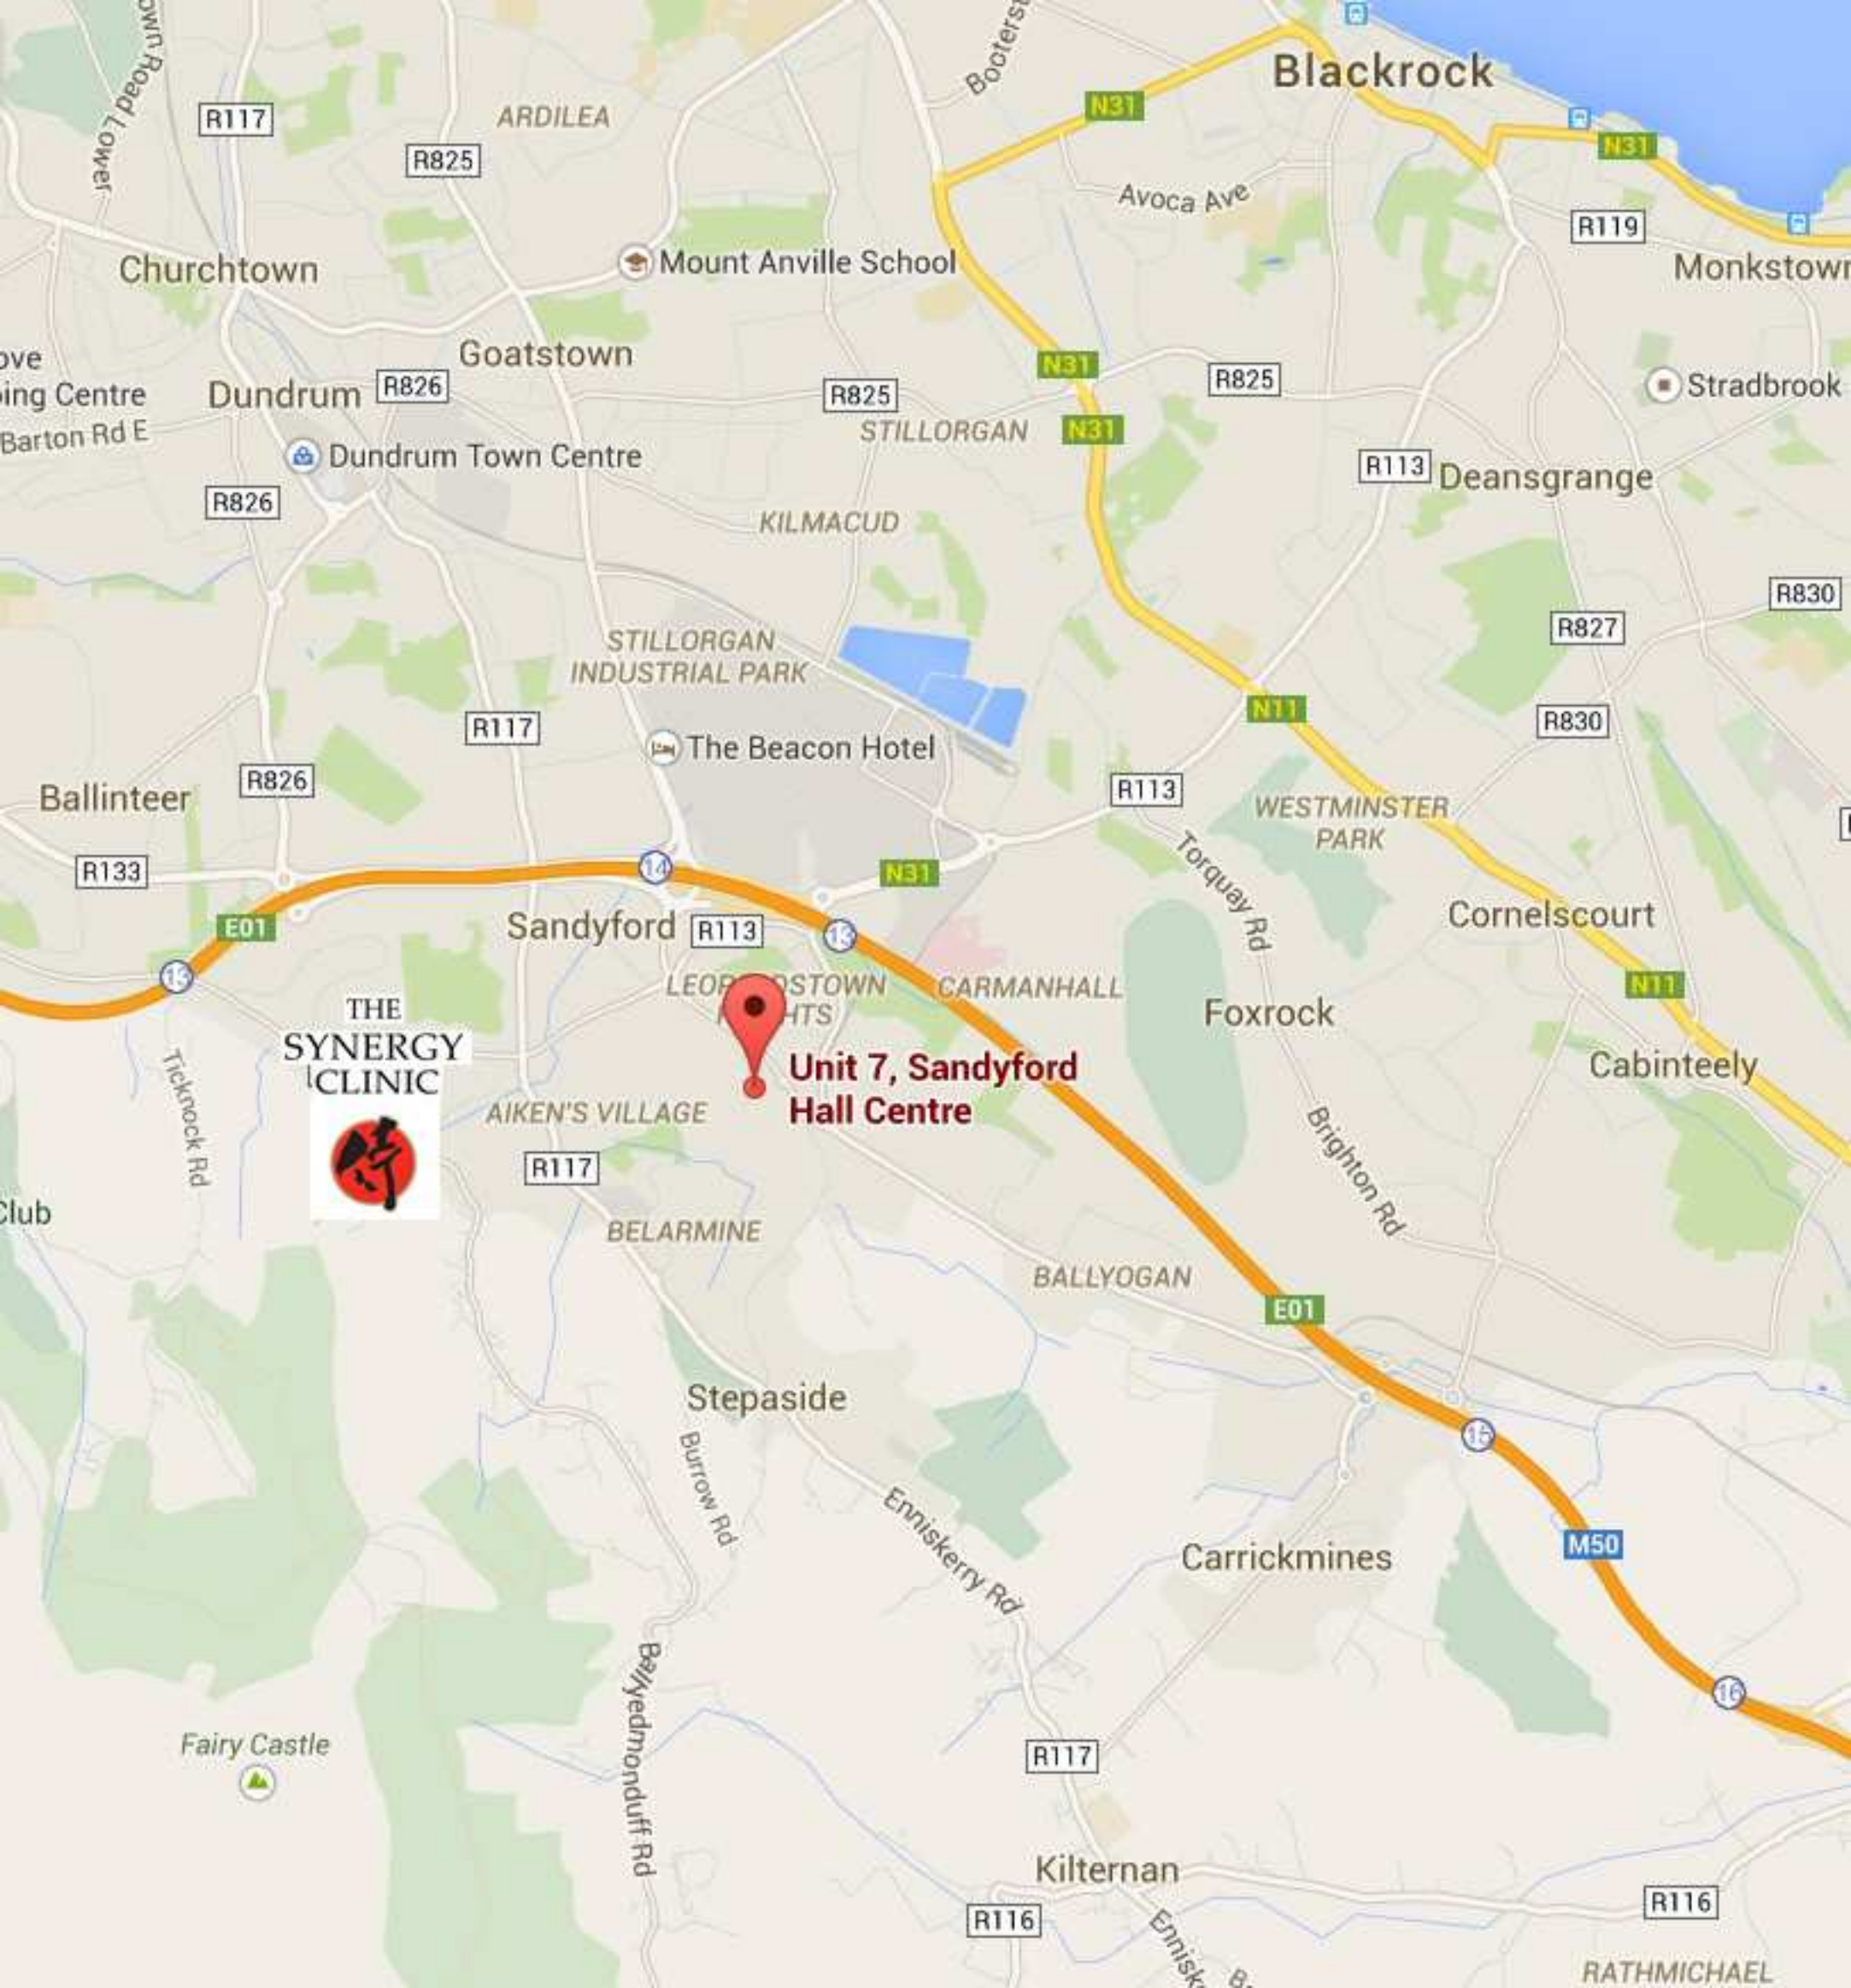

Blackrock

R117

R825

ARDILEA

N31

Avoca Ave

R119

Churchtown

Mount Anville School

Monkstown

Goatstown

R826

R825

R825

ing Centre
Barton Rd E

Dundrum

Dundrum Town Centre

STILLORGAN

N31

R113 Deansgrange

Stradbroom

R826

KILMACUD

R827

R830

STILLORGAN INDUSTRIAL PARK

The Beacon Hotel

WESTMINSTER PARK

R830

Ballinteer

R826

R113

R133

E01

R117

N31

Sandyford

R113

13

LEOPOLDSTOWN HTS

CARMANHALL HTS

Foxrock

Cornelscourt

N11

THE SYNERGY CLINIC

AIKEN'S VILLAGE

Unit 7, Sandyford Hall Centre

Cabinteely

R117

BELARMINE

BALLYOGAN

E01

Brighton Rd

Club

Ticknock Rd

Stepaside

Burrow Rd

Enniskerry Rd

Carrickmines

M50

16

16

Fairy Castle

Ballyedmonduff Rd

R117

Kiltarnan

R116

Enniskerry B

R116

RATHMICHAEL